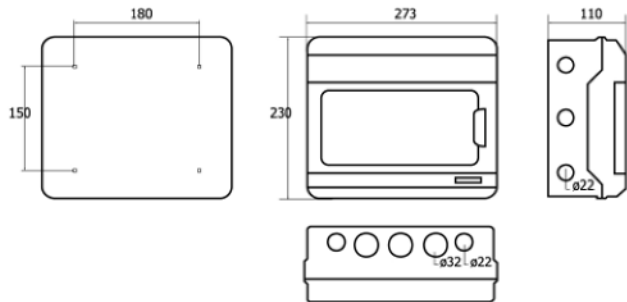

SHPN Series

Waterproof Distribution Box

• SH12PN DISTRIBUTION BOX 12WAY

DIMENSIONS (mm)

Price **690.-**