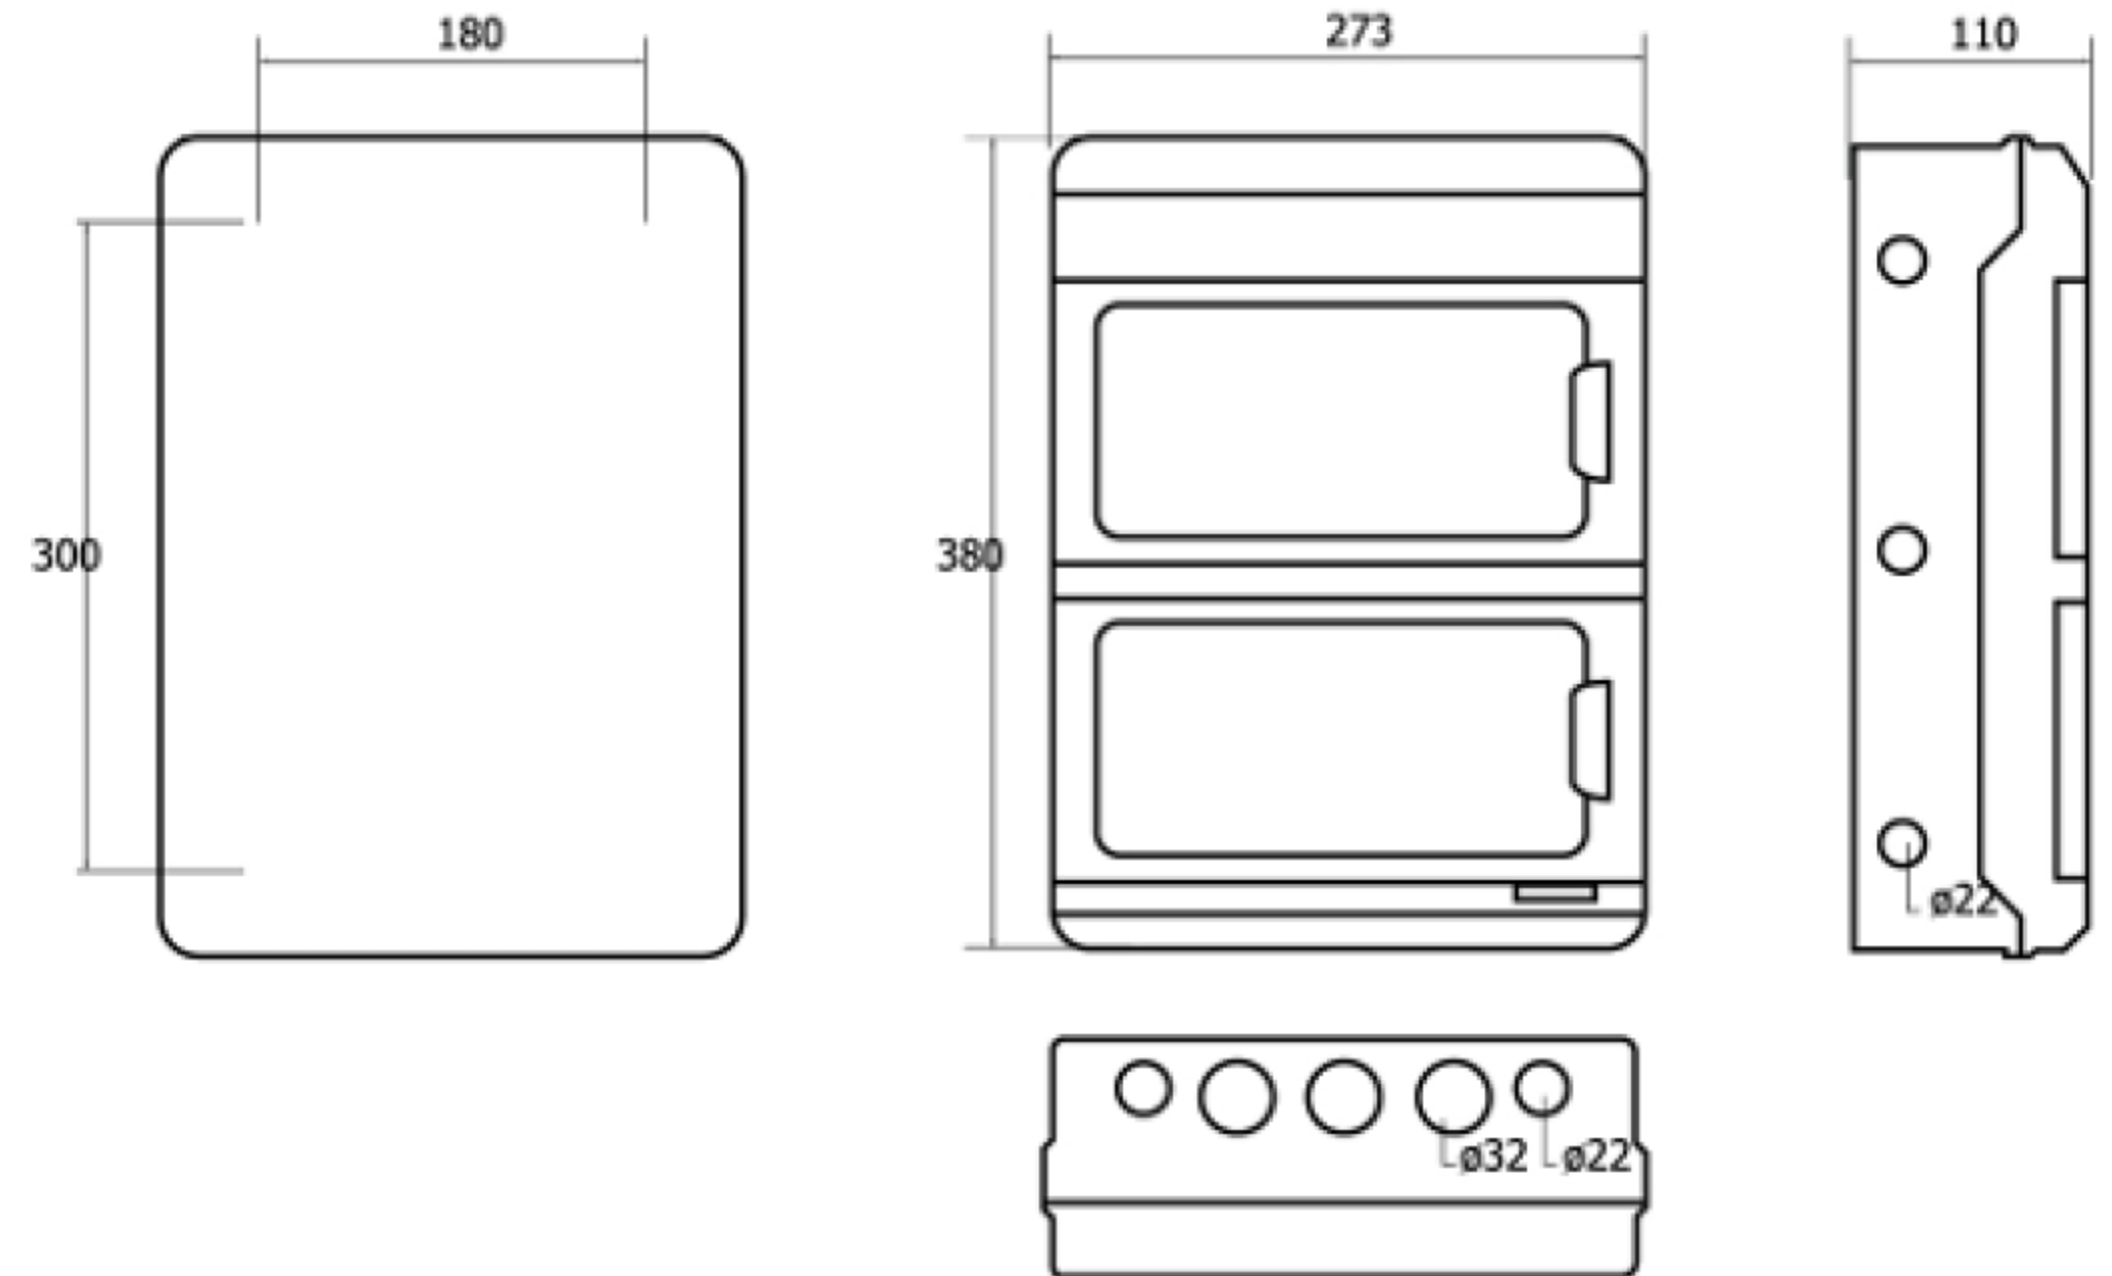

## DIMENSIONS (mm)

• SH24PN DISTRIBUTION BOX 24WAY

Price **1,350.-**